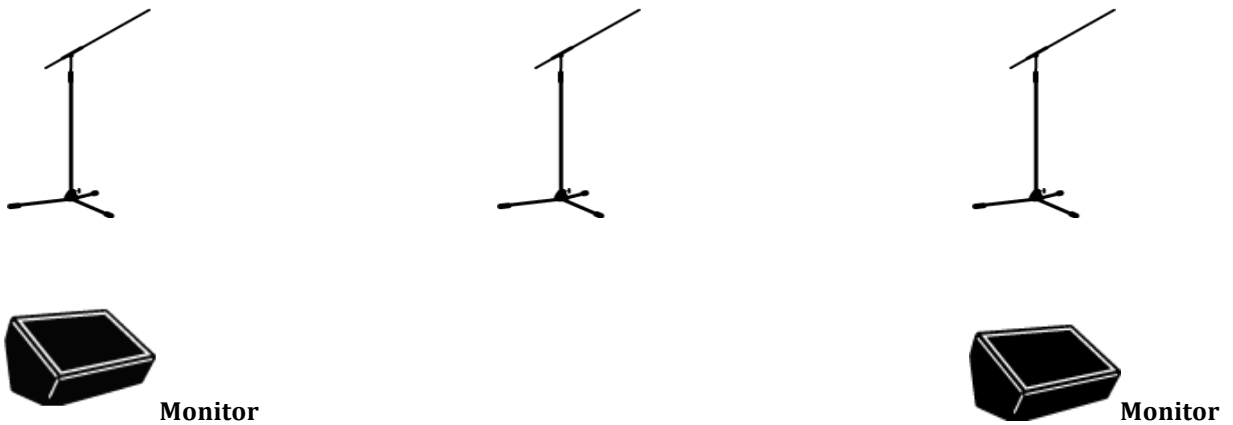

JCT 441 Stage Plot

*4 Direct boxes for Acoustic Gtr, Bass Gtr, Steel Gtr, & Electric Gtr

*4 vocal mics